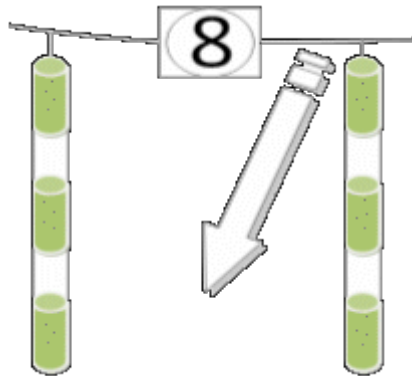

## What is designated course?

The course that the athletes must negotiate is 250-400 meters long.

## What are the numbered gates?

The gates consist of one or two suspended poles painted with green and white rings for downstream gates and red and white rings for upstream gates.

The number of gates in a course can vary from 18 to 25

When gates are green and white, the athletes have to pass them in the direction of current (downstream).

When gates are red and white, athletes have to pass them in the opposite direction to that of the current (upstream).