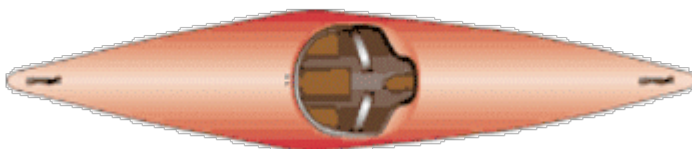

### Which are the canoe slalom boats?

- **Single and double canoe (C1-C2)**  
The athlete kneels in the boat and use a single blade
- **Kayak individual (K1)**  
The athlete is seated and use a double bladed.

**C2**

4,10 m x 0,75 m - 15 kg.

**K1**

3,5 m x 0,60 m - 9 kg.

**C1**

3,5 m x 0,65 m - 10 kg.