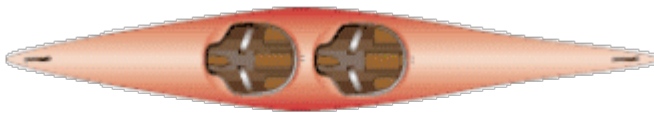

What is a canoe slalom race?

Slalom competition consist of heats with 2 runs, the better score of the two runs will count. From the results of the heats those that finish in the top 20 boats will progress to the semi-final. From the results of this run those that finish in the top 10 boats will progress to the final. The winner is the athlete with the smallest results in the final.

Which are the canoe slalom boats?

- **Single and double canoe (C1-C2)**
  The athlete kneels in the boat and use a single blade
- **Kayak individual (K1)**
  The athlete is seated and use a double bladed.

What are the categories of canoe slalom?

The categories are:

- Men's single kayak - **K1**
- Men's single canoe - **C1**
- Men's double canoe - **C2**
- Women's single kayak - **K1W**
- Women's single canoe - **C1W**

C2