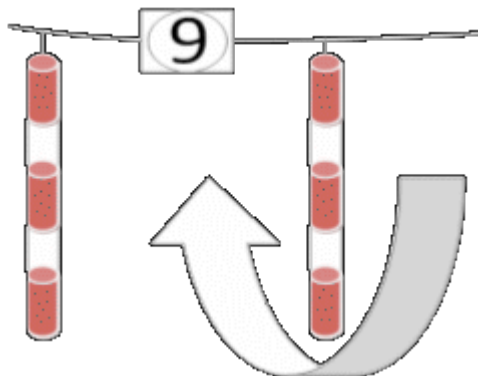

## What is designated course?

The course that the athletes must negotiate is 250-400 meters long.

## What are the numbered gates?

The gates consist of one or two suspended poles painted with green and white rings for downstream gates and red and white rings for upstream gates.

The number of gates in a course can vary from 18 to 25

When gates are green and white, the athletes have to pass them in the direction of current (downstream).

When gates are red and white, athletes have to pass them in the opposite direction to that of the current (upstream).

## What is meant by...

"Passing through numbered gates without penalties".

The athlete must pass through all the gates one by one in the order they are numbered, without touching them.

When an athlete touches a gate (with a boat, paddle or body) he/she receives a 2 seconds penalty is received (2 penalty points).